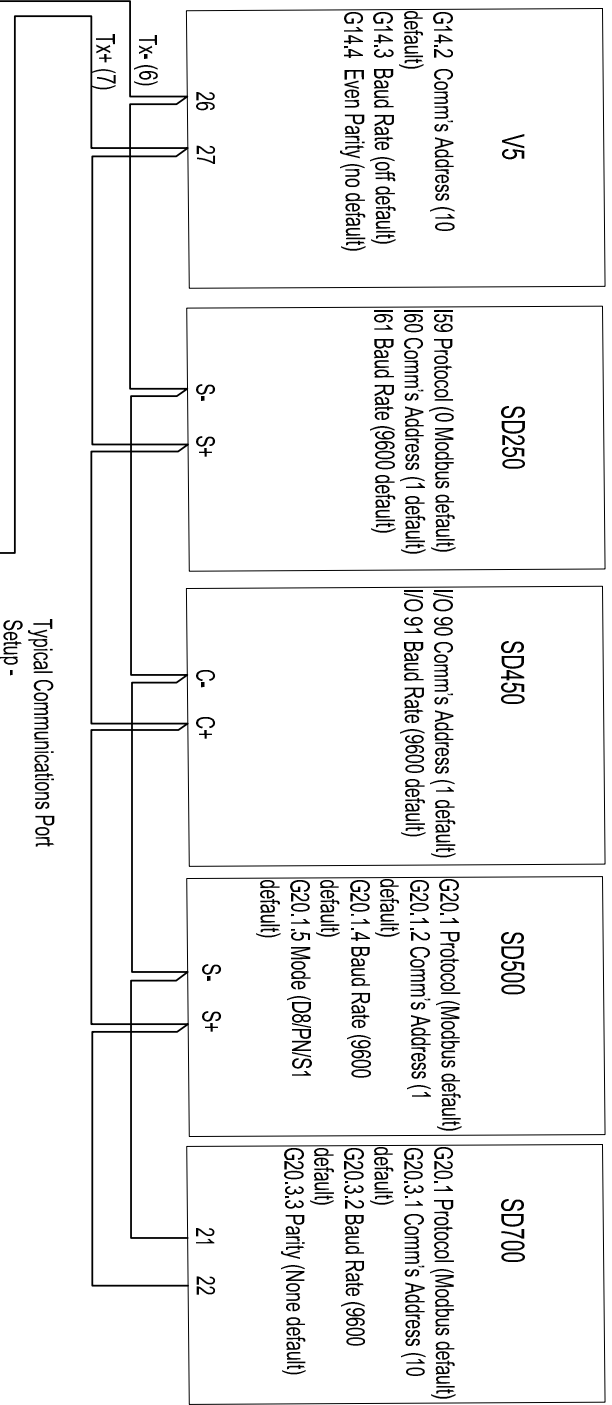

NZ 0800 VSD HELP
(0800 873 4357)
AUS 1800 735 855

GENERAL APPLICATION NOTE

SD Series Typical Modbus RS485 Connections

Created: A J Buckley
Position: Engineering Manager
Date: 07/04/11

Reviewed: M Duncan
Position: Sales & Marketing Director
Date: 07/04/11

NZ 0800 VSD HELP
 (0800 873 4357)
 AUS 1800 735 855

Typical Communications Port

- Setup -
- Baud Rate 9600
- Parity None
- Word Length 8
- Stop Bits 1

All devices on network require a unique Comm's (Slave) address and should be set to the same Baud rate and Parity